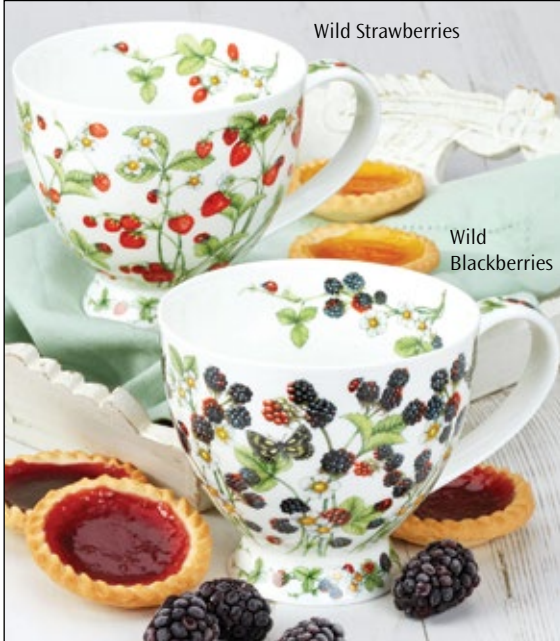

Flight of Fancy

fine bone china - 0.45L

Satori

Paeonia

Sunflower

Papaver

Wild Garden

Rosabunda

Agapanthus

Warm Hearts

Hot Spots

Wild Strawberries

Wild Blackberries

Secret Wood

Starburst

Monsoon