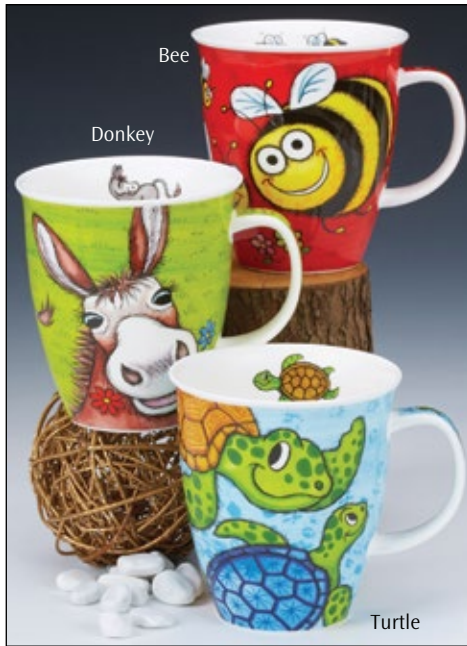

Sleepy Cats

Coffee

Tea

NEVIS

fine bone china - 0.48L

Horseplay

Woolly Jumpers

Dinotastic!